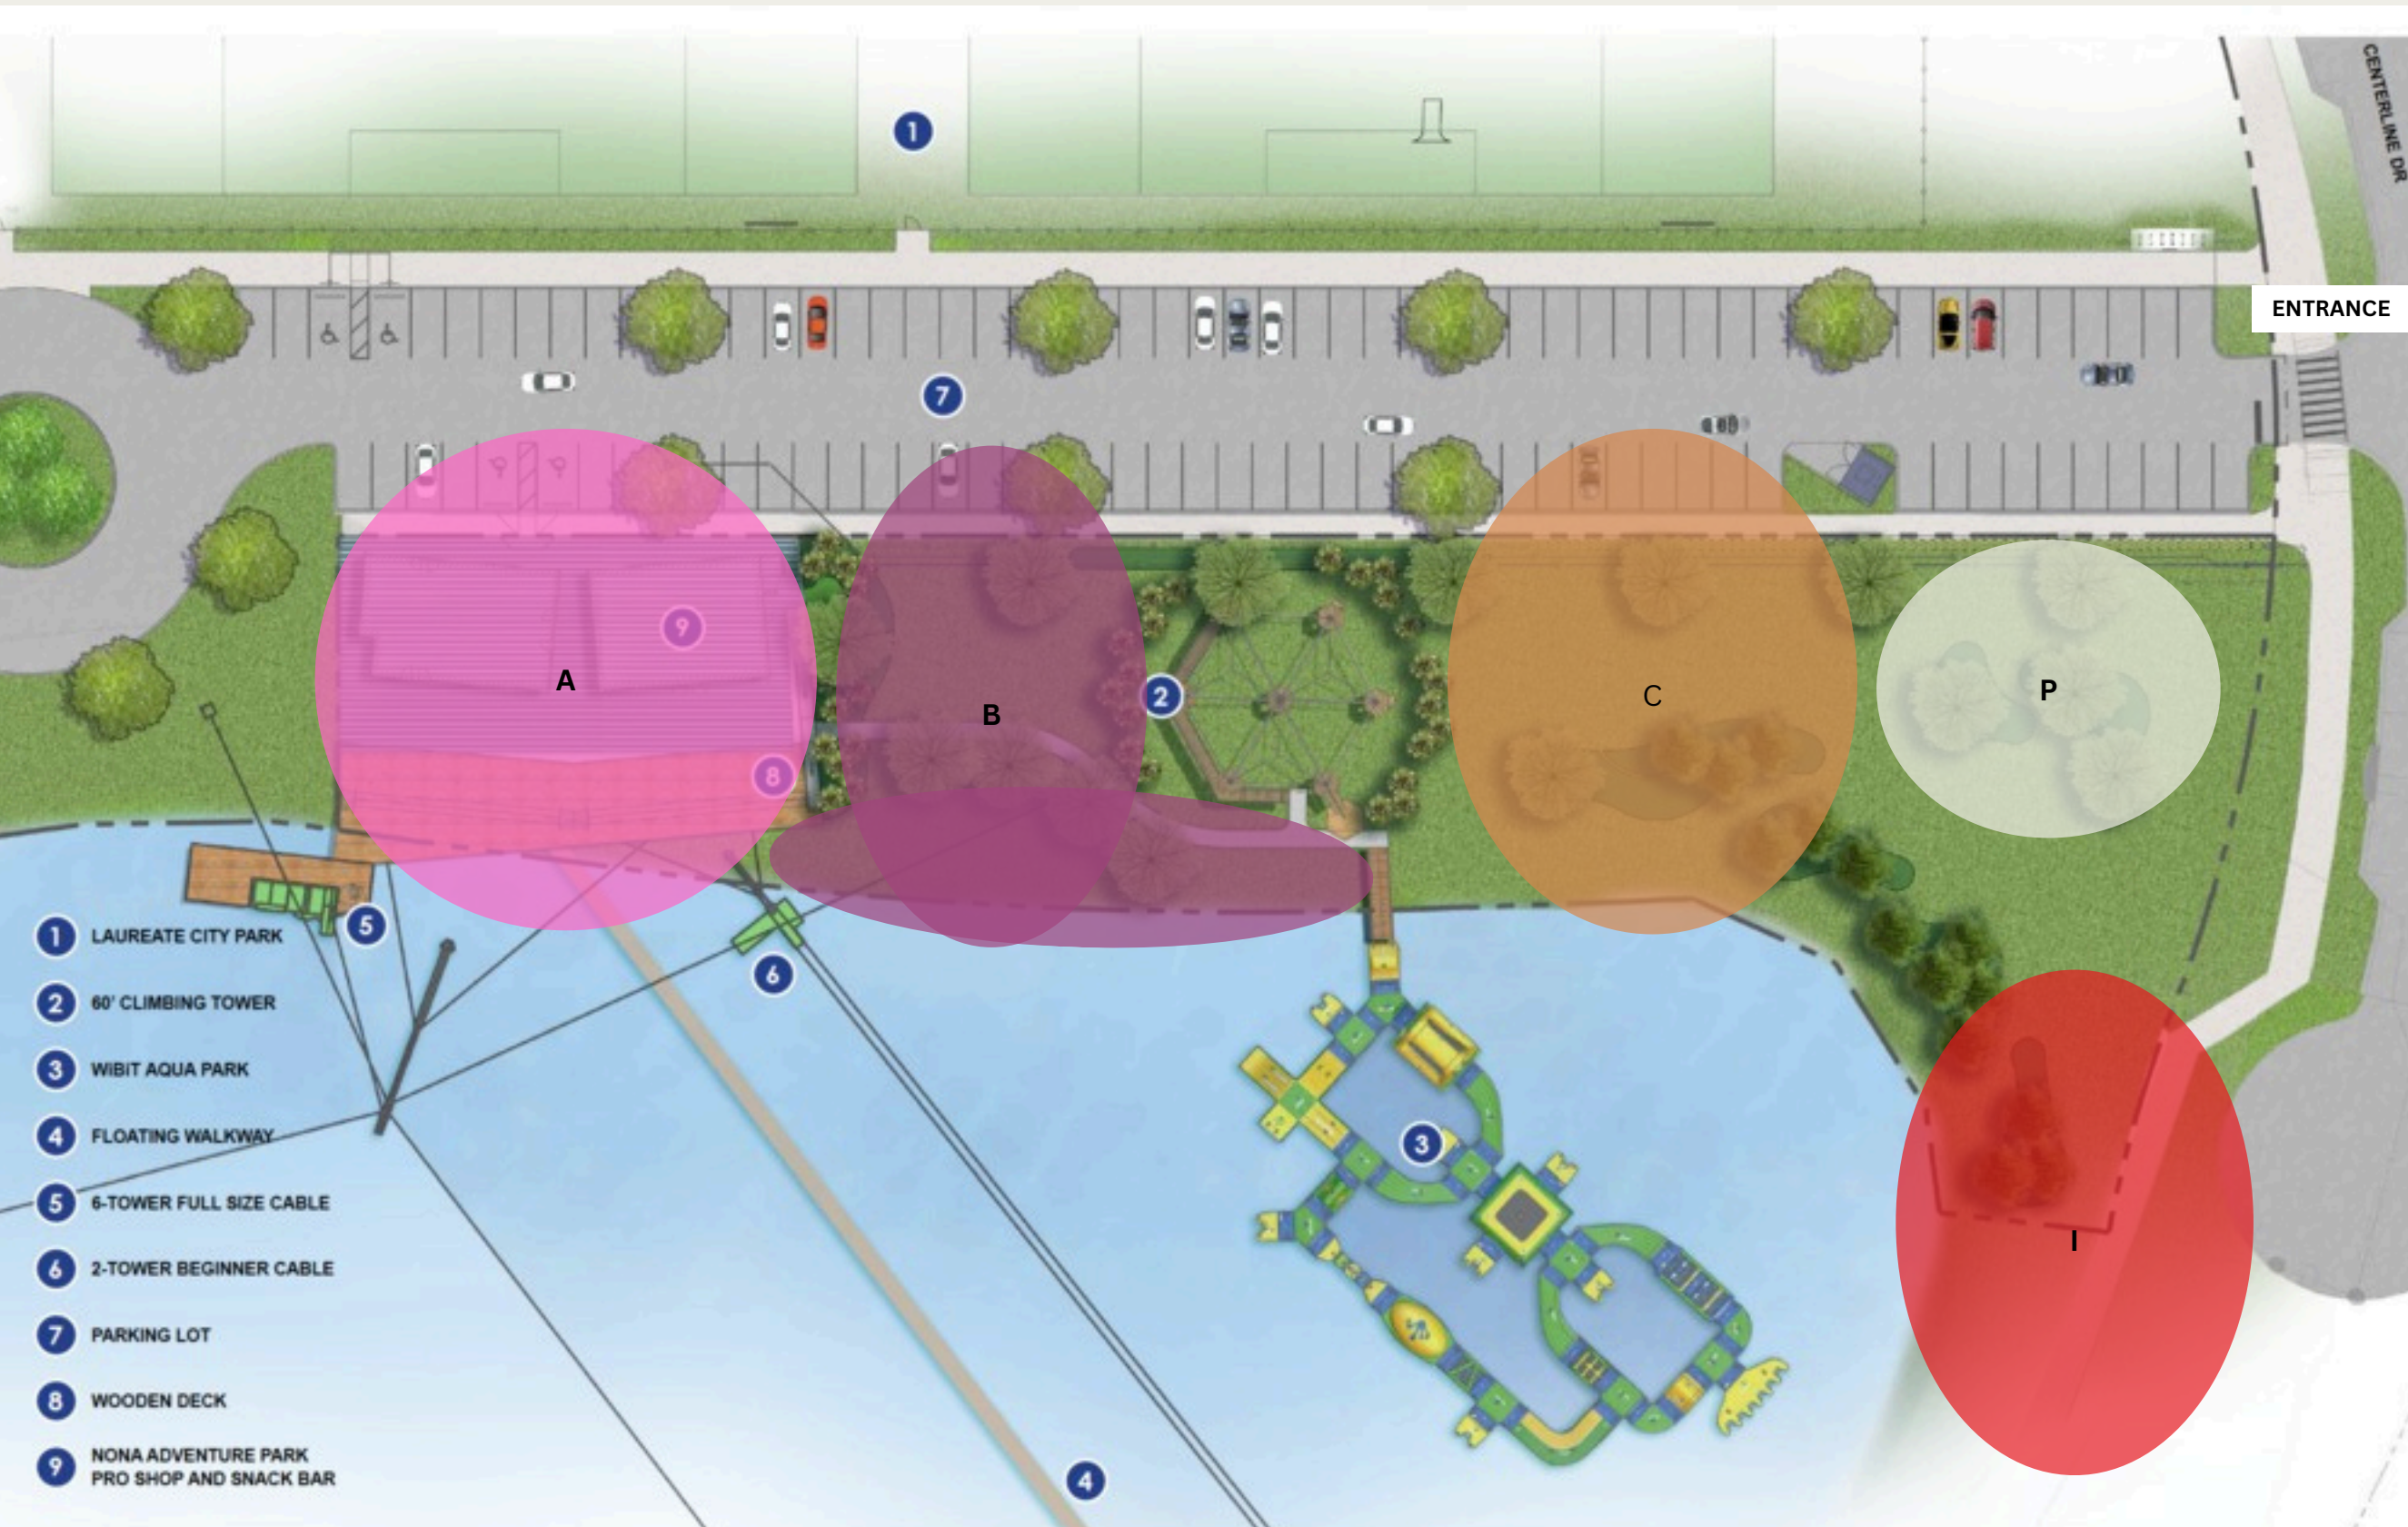

# NONNA'S FALL FEST MAP

---

Bliss & Bloom Events

# I. ENTRANCE

Welcome to the Nona Fall Fest!

We are thrilled to have you here!

Explore the various zones we have prepared for you:

**A Business District**

**B Farmer's Market**

**C Food Station**

**P Music Pavilion + Art Road**

**I Bar | Influencer meet & greet |  
Podcast | Red Carpet Pics**

- 1 LAUREATE CITY PARK
- 2 60' CLIMBING TOWER
- 3 WIBIT AQUA PARK
- 4 FLOATING WALKWAY
- 5 6-TOWER FULL SIZE CABLE
- 6 2-TOWER BEGINNER CABLE
- 7 PARKING LOT
- 8 WOODEN DECK
- 9 NONA ADVENTURE PARK PRO SHOP AND SNACK BAR